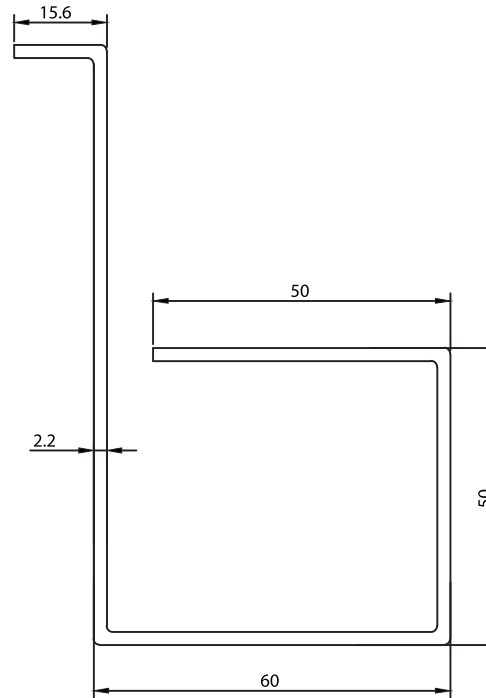

DN-97688

4016032486732

Accessory: 2Set M6*16 (Cage nut/Screw---colour:silver
Washer---colour:black)