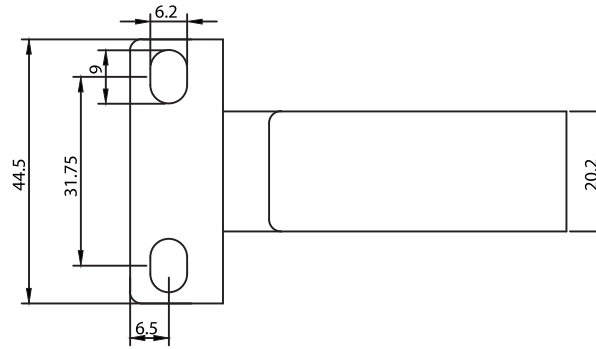

DN-97688

4016032486732

Accessory: 2Set M6*16 (Cage nut/Screw---colour:silver
Washer---colour:black)