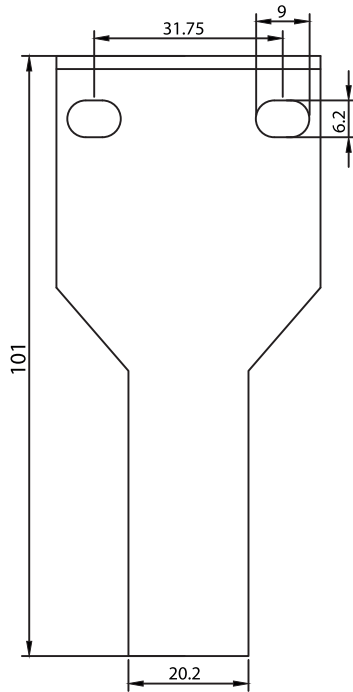

DN-97688

4016032486732

Accessory: 2Set M6*16 (Cage nut/Screw---colour:silver
Washer---colour:black)